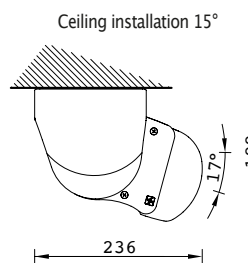

Base Plus Technical Information

550	310	1
500	260	2

UK
CA CE

COLOURS RAL

Standard
9010 WHITE

7016
GREY

Minimum awning
encumbrances - 1 pair arms

cm	
	2 Brackets
160	191
210	241
260	291
310	341

LED arms available as option

Wall covering diagram

Ceiling covering diagram