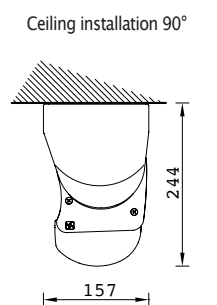

LED arms available as option