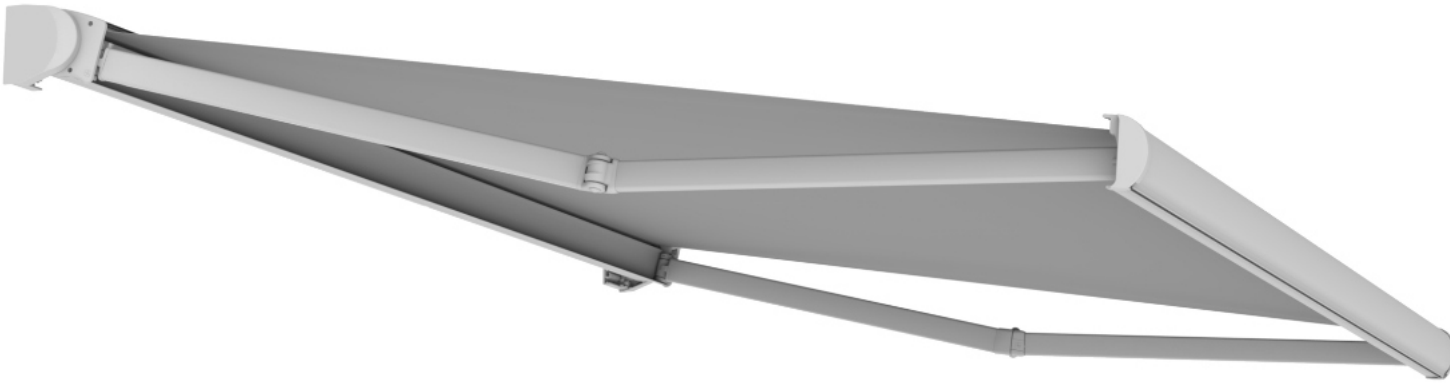

Base Plus Technical Information

550	310	1
500	260	2

UK
CA CE

COLOURS RAL

Standard
9010 WHITE

7016
GREY

Minimum awning
encumbrances - 1 pair arms

cm	
	2 Brackets
160	191
210	241
260	291
310	341

LED arms available as option

Wall covering diagram

Ceiling covering diagram