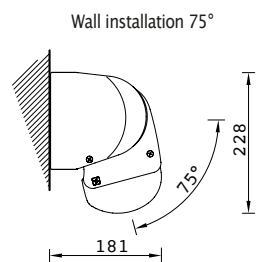

Base Plus Technical Information

550	310	1
500	260	2

UK
CA CE

COLOURS RAL

Standard
9010 WHITE

7016
GREY

Minimum awning
encumbrances - 1 pair arms

cm	
	2 Brackets
160	191
210	241
260	291
310	341

LED arms available as option

Wall covering diagram

Ceiling covering diagram