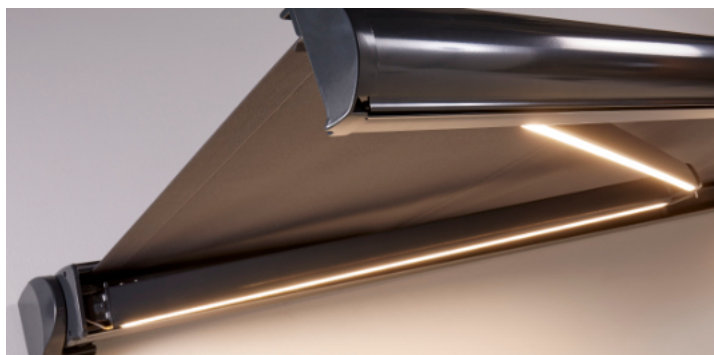

Base Plus Technical Information

550	310	1
500	260	2

UK
CA CE

COLOURS RAL

Standard
9010 WHITE

7016
GREY

Minimum awning
encumbrances - 1 pair arms

cm	
	2 Brackets
160	191
210	241
260	291
310	341

LED arms available as option

Wall covering diagram

Ceiling covering diagram