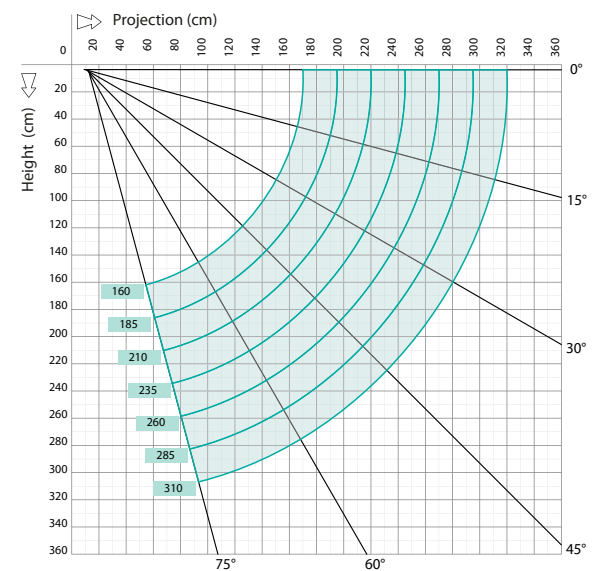

Base Plus Technical Information

550	310	1
500	260	2

UK
CA CE

COLOURS RAL

Standard
9010 WHITE

7016
GREY

Minimum awning
encumbrances - 1 pair arms

cm	
	2 Brackets
160	191
210	241
260	291
310	341

LED arms available as option

Wall covering diagram

Ceiling covering diagram