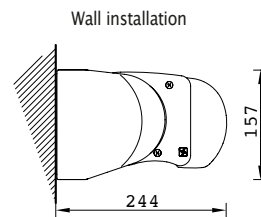

LED arms available as option