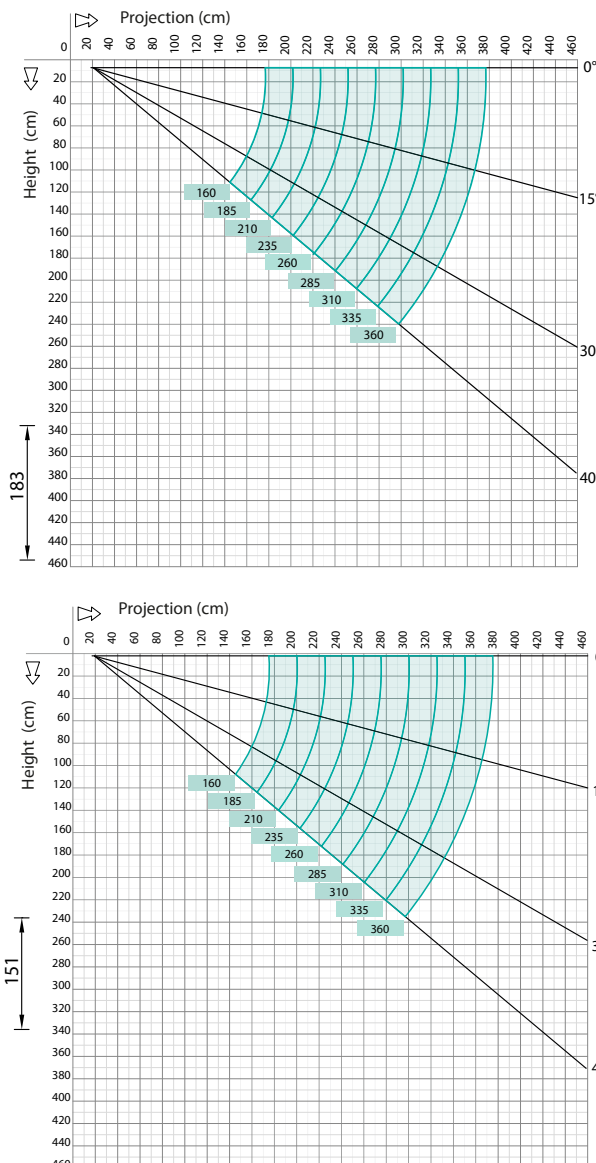

Ceiling covering diagram

N.B. Fabric welded as standard