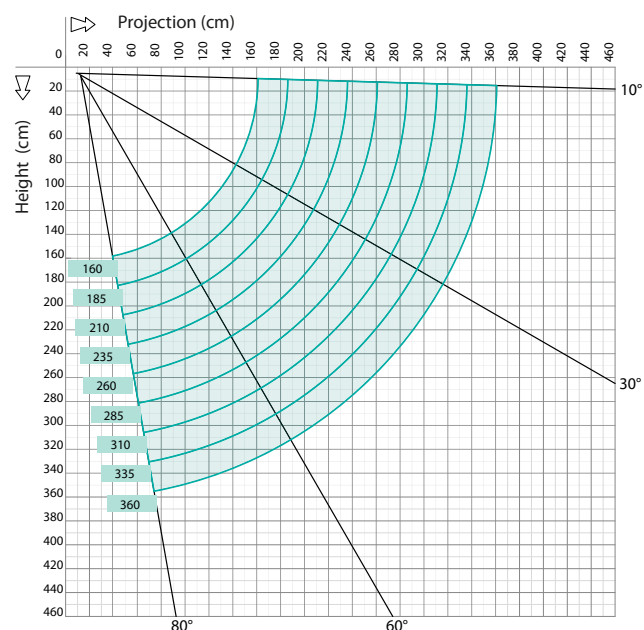

# Qubica Light & Qubica Light with AKI LED Technical Information

		1

UK  
CA CE

Minimum awning encumbrances - 1 pair standard arms  
For AKI LED Arms add 20cm to the width

## COLOUR COMBINATIONS

	C1	C2	C3	C4	C5	C6	C7	C8	C9	C10BA	C11	C12	C13	C14	C15	C16
	9010	9010	9010	9010	9006	9006	9006	9006	CARBON	CARBON	CARBON	CARBON	CORTEN	CORTEN	CORTEN	CORTEN
	9010	9006	CARBON	CORTEN	9006	9010	CARBON	CORTEN	CARBON	9010	9006	CORTEN	CORTEN	9010	9006	CARBON

cm	
	2 Brackets
160	196
185	221
210	246
235	271
260	296
310	346
360	396

N.B. Fabric welded as standard

## Ceiling covering diagram

Ceiling installation

Ceiling installation 80°